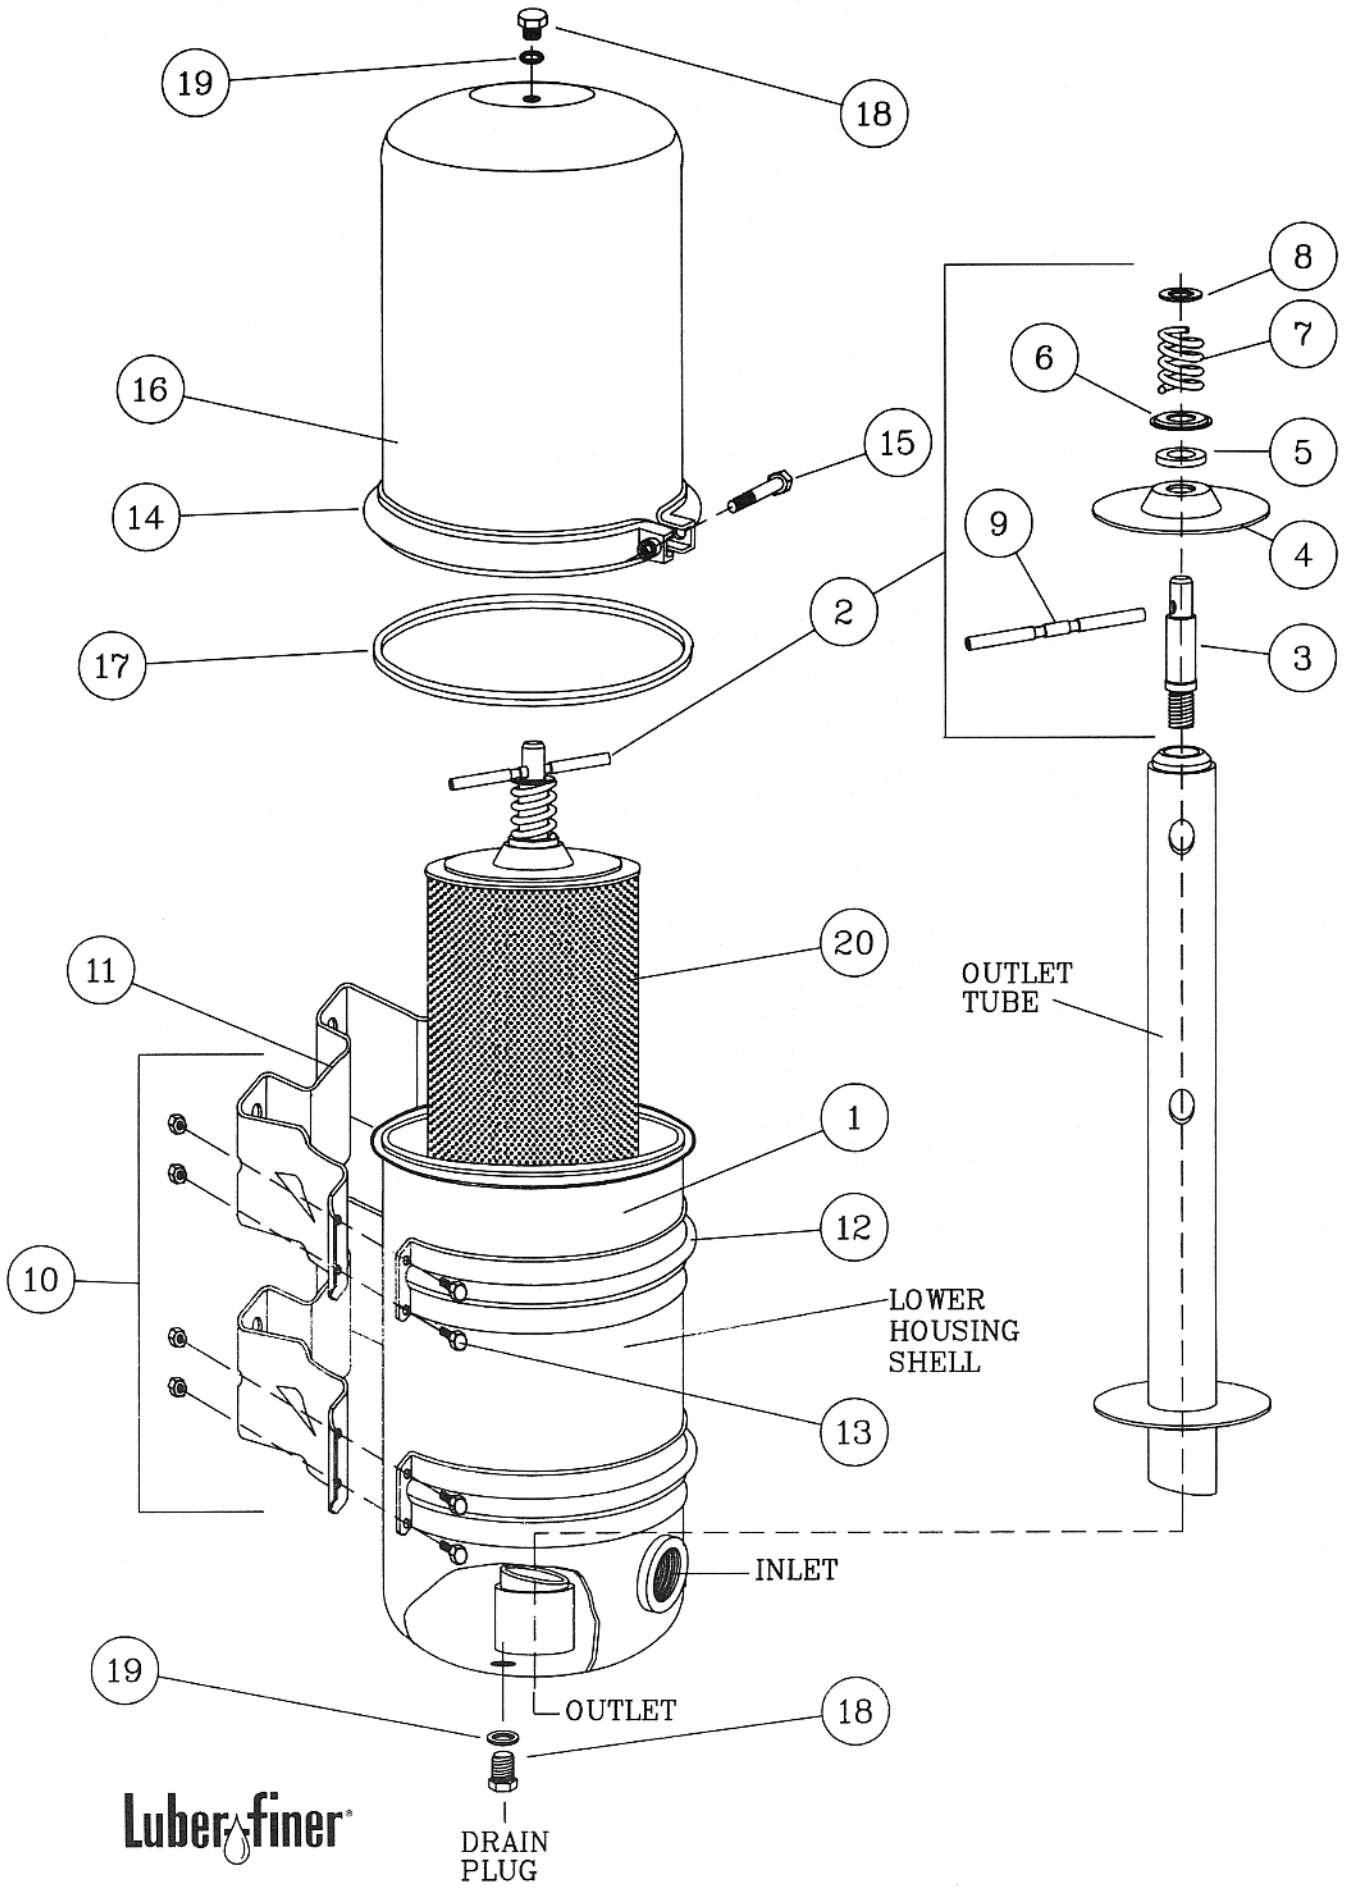

MODEL 970-C

Luber-finer[®]

DRAIN
PLUG